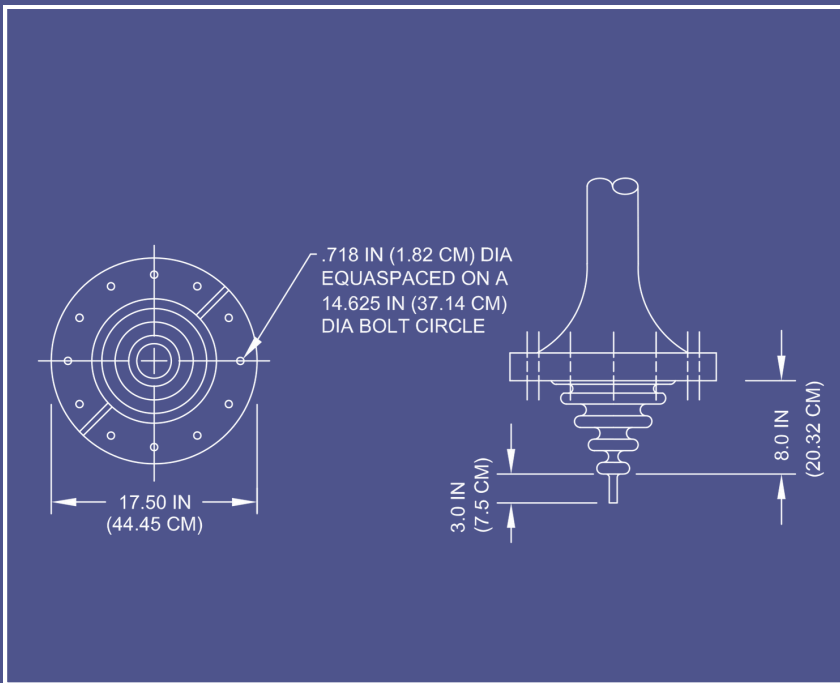

BROADBAND COVERAGE

Operates from 1.6 MHz to 30 MHz (with tuner)

HIGH POWER HANDLING

Supports up to 5 kW average RF power

WEATHERPROOF CONSTRUCTION

Epoxy/fiberglass with durable finish

SHIPBOARD ANTENNAS

Built to Canadian Navy standards, field-proven in extreme conditions

AS-5085/SR

35-Ft Heavy Duty Naval Whip Antenna

NSN: 5985-21-871-4106

KEY CHARACTERISTICS

AS-5085/SR

Frequency Range (with tuner) 1.6 – 30 MHz

Power 5 KW

Height 36ft

Weight 155 lbs

VSWR Determined by tuner

Polarization Vertical

Azimuth Coverage Omnidirectional

Integral Base / Insulator Epoxy Fiberglass

The AS-5085/SR is a rugged, broadband naval whip antenna built for reliable HF communications on modern warships.