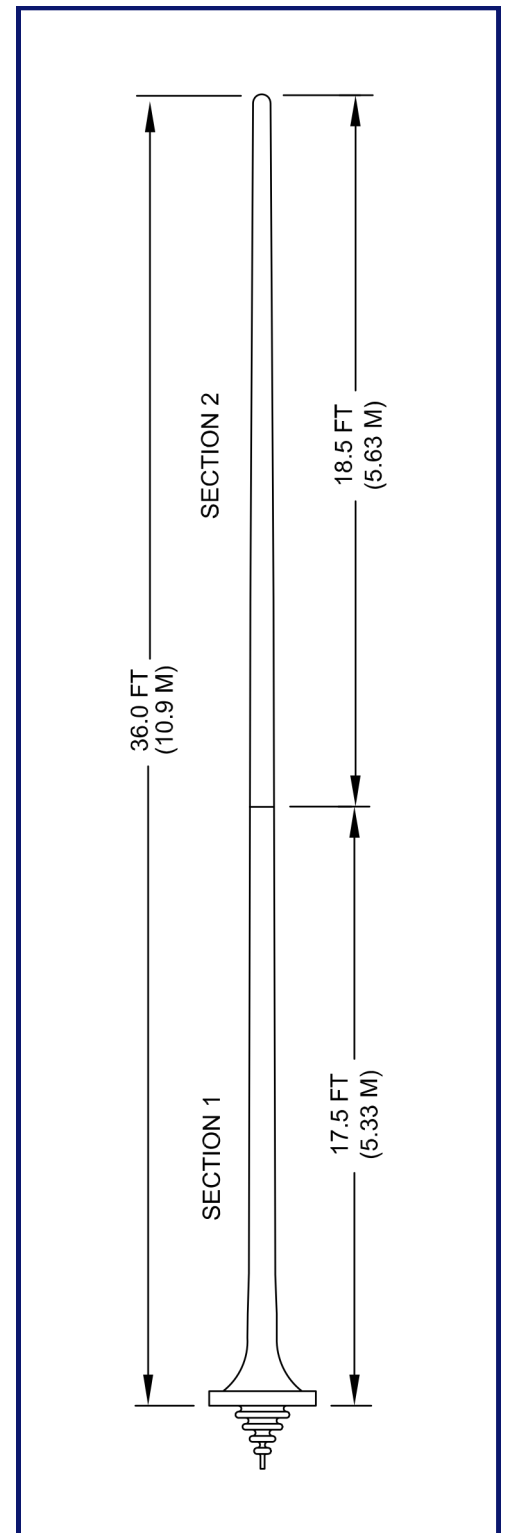

35-Ft Heavy Duty Naval Whip Antenna

Heavy-duty 36-ft naval whip antenna engineered to Canadian Navy specifications, offering broadband coverage, proven durability, and operational reliability in the harshest environments.

BROADBAND COVERAGE

Operates from 1.6 MHz to 30 MHz (with tuner)

HIGH POWER HANDLING

Supports up to 5 kW average RF power

WEATHERPROOF CONSTRUCTION

Epoxy/fiberglass with durable finish

SHIPBOARD ANTENNAS

Built to Canadian Navy standards, field-proven in extreme conditions

AS-5085/SR

35-Ft Heavy Duty Naval Whip Antenna

NSN: 5985-21-871-4106

KEY CHARACTERISTICS

AS-5085/SR

Frequency Range (with tuner) 1.6 – 30 MHz

Power 5 KW

Height 36ft

Weight 155 lbs

VSWR Determined by tuner

Polarization Vertical

Azimuth Coverage Omnidirectional

Integral Base / Insulator Epoxy Fiberglass

The AS-5085/SR is a rugged, broadband naval whip antenna built for reliable HF communications on modern warships.